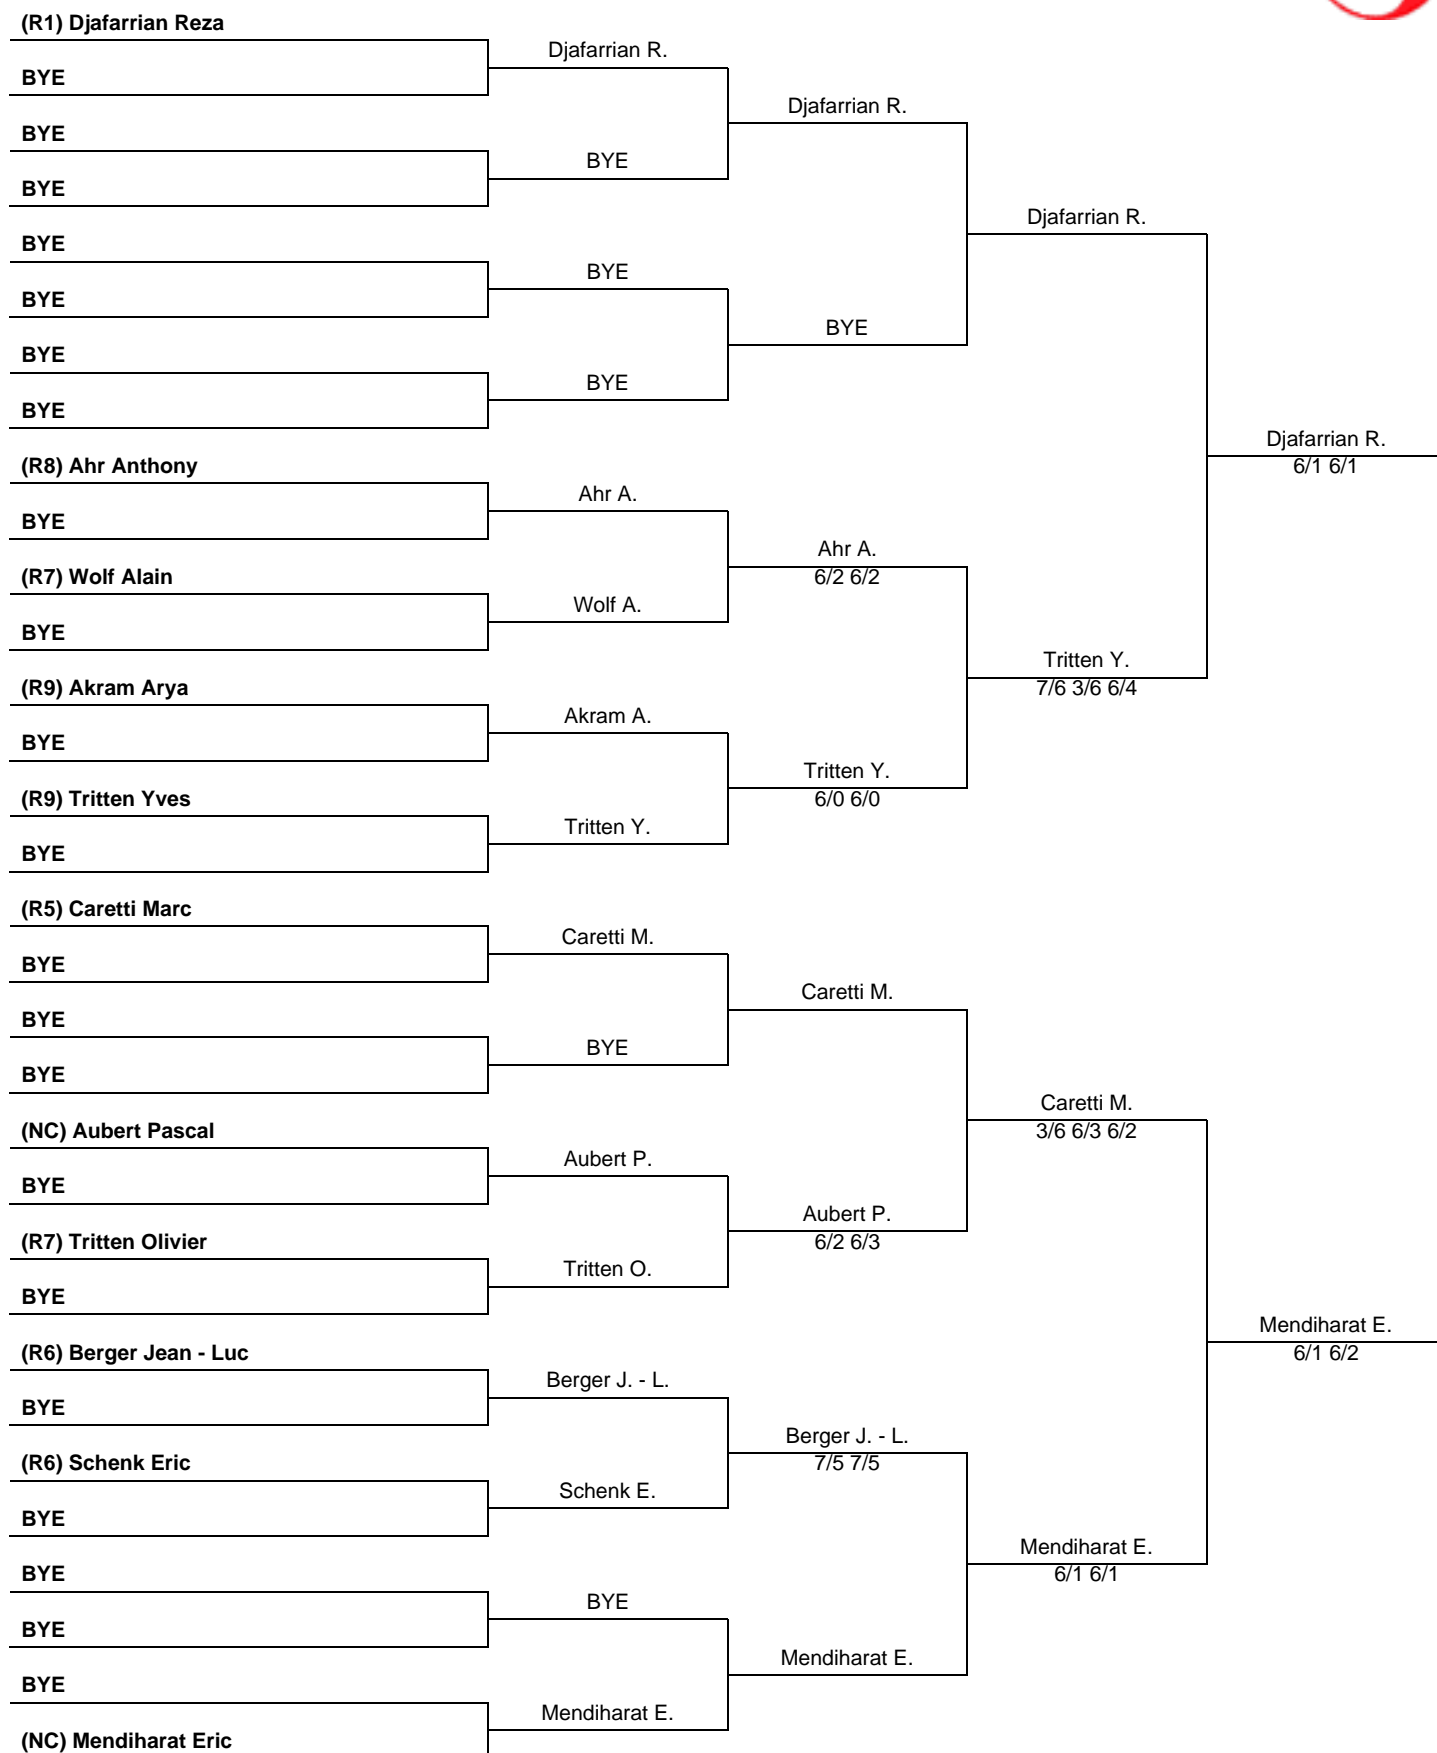

Candino Champions Trophy TC Pully (51432), MS R1/R9

8 Septembre 2005

TC Pully

Candino Champions Trophy TC Pully (51432), MS R1/R9

8 Septembre 2005

TC Pully

Candino Champions Trophy TC Pully (51432), MS R1/R9

8 Septembre 2005

TC Pully

Candino Champions Trophy TC Pully (51432), MS R1/R9

8 Septembre 2005

TC Pully