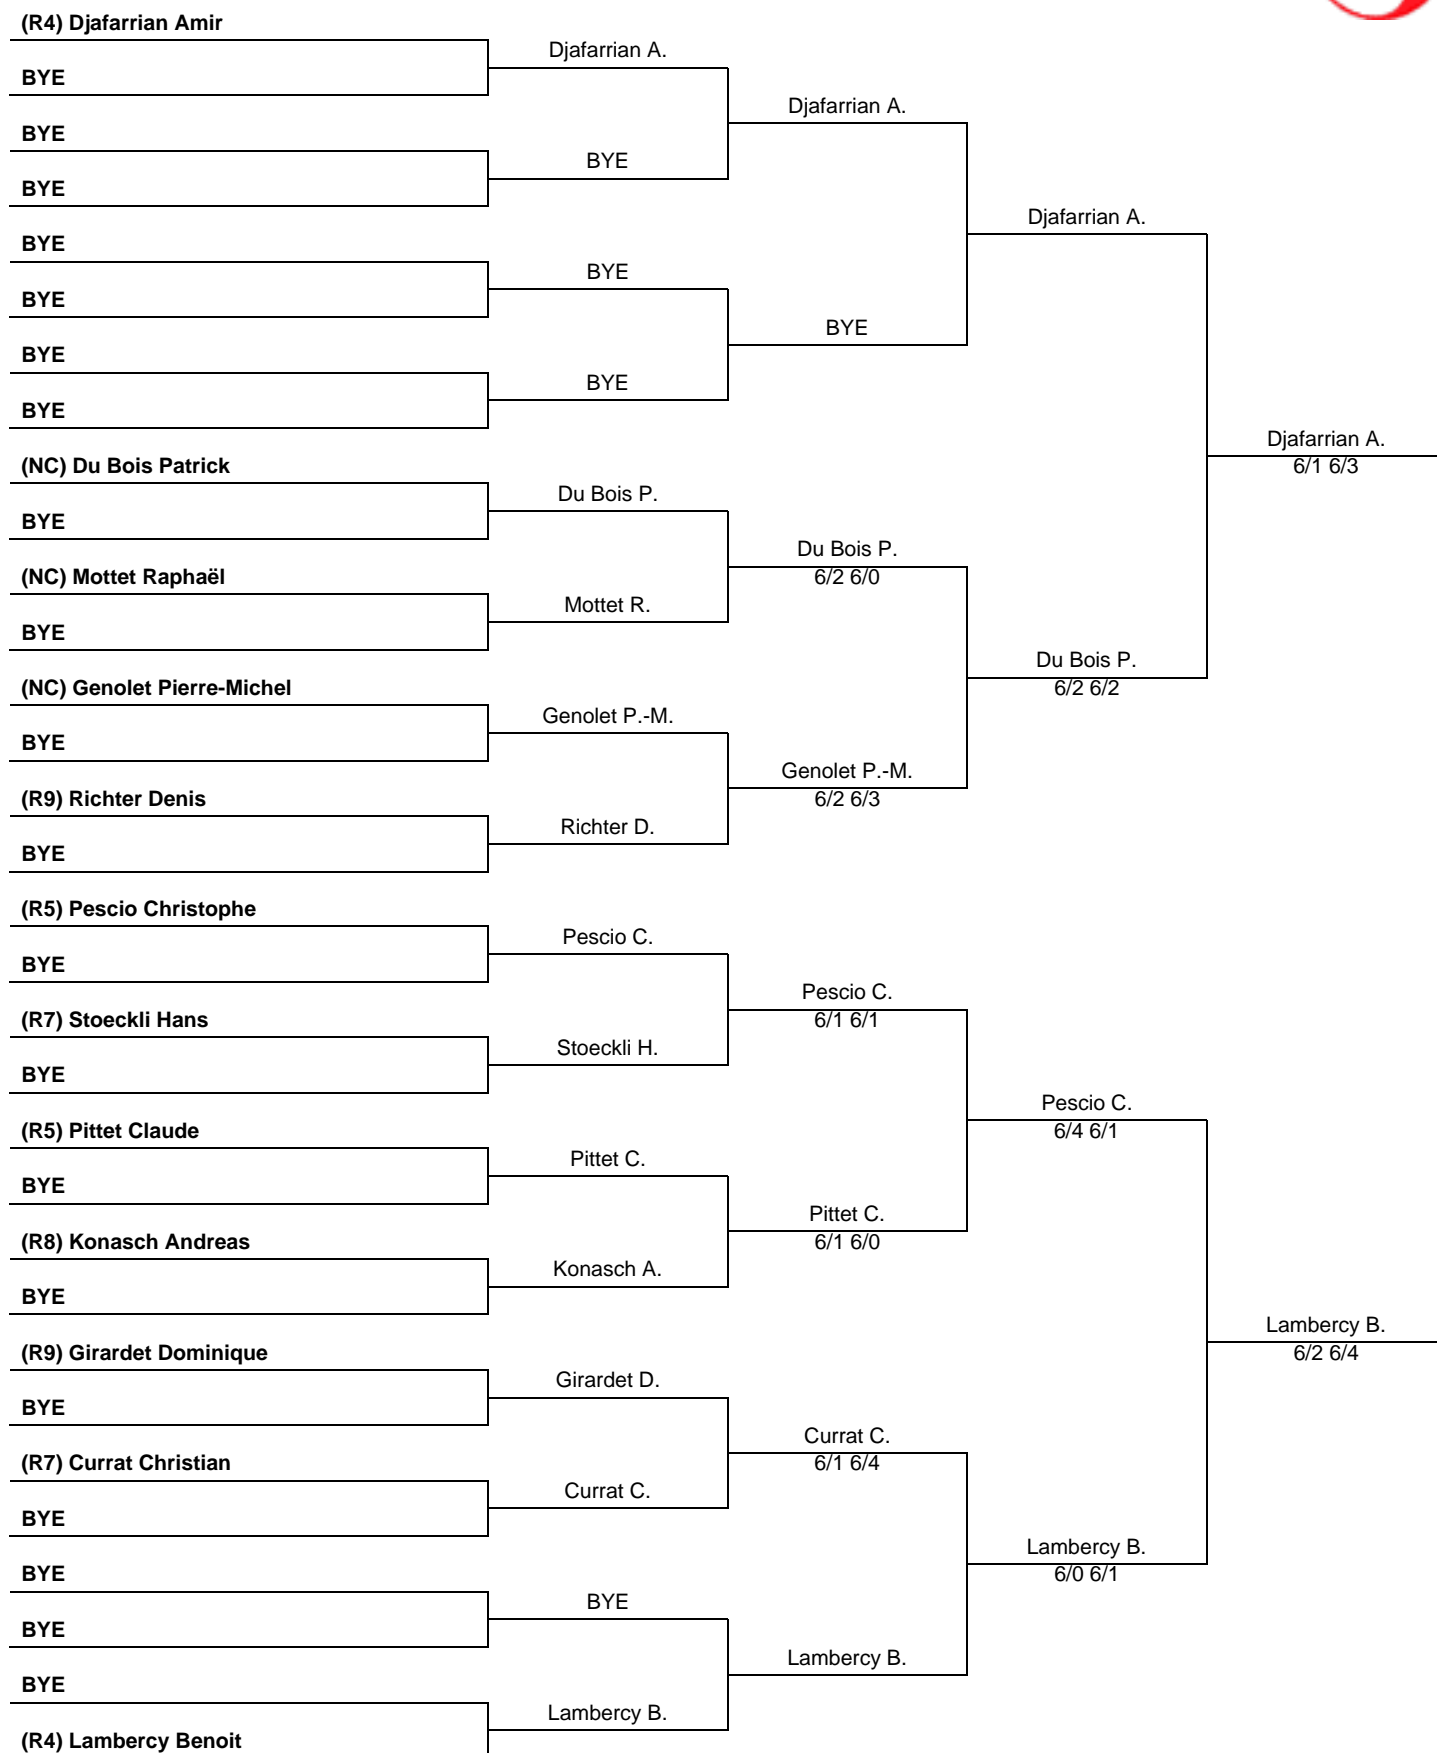

Candino Champions Trophy TC Pully (51432), MS R1/R9

8 Septembre 2005

TC Pully

Candino Champions Trophy TC Pully (51432), MS R1/R9

8 Septembre 2005

TC Pully

Candino Champions Trophy TC Pully (51432), MS R1/R9

8 Septembre 2005

TC Pully

Candino Champions Trophy TC Pully (51432), MS R1/R9

8 Septembre 2005

TC Pully