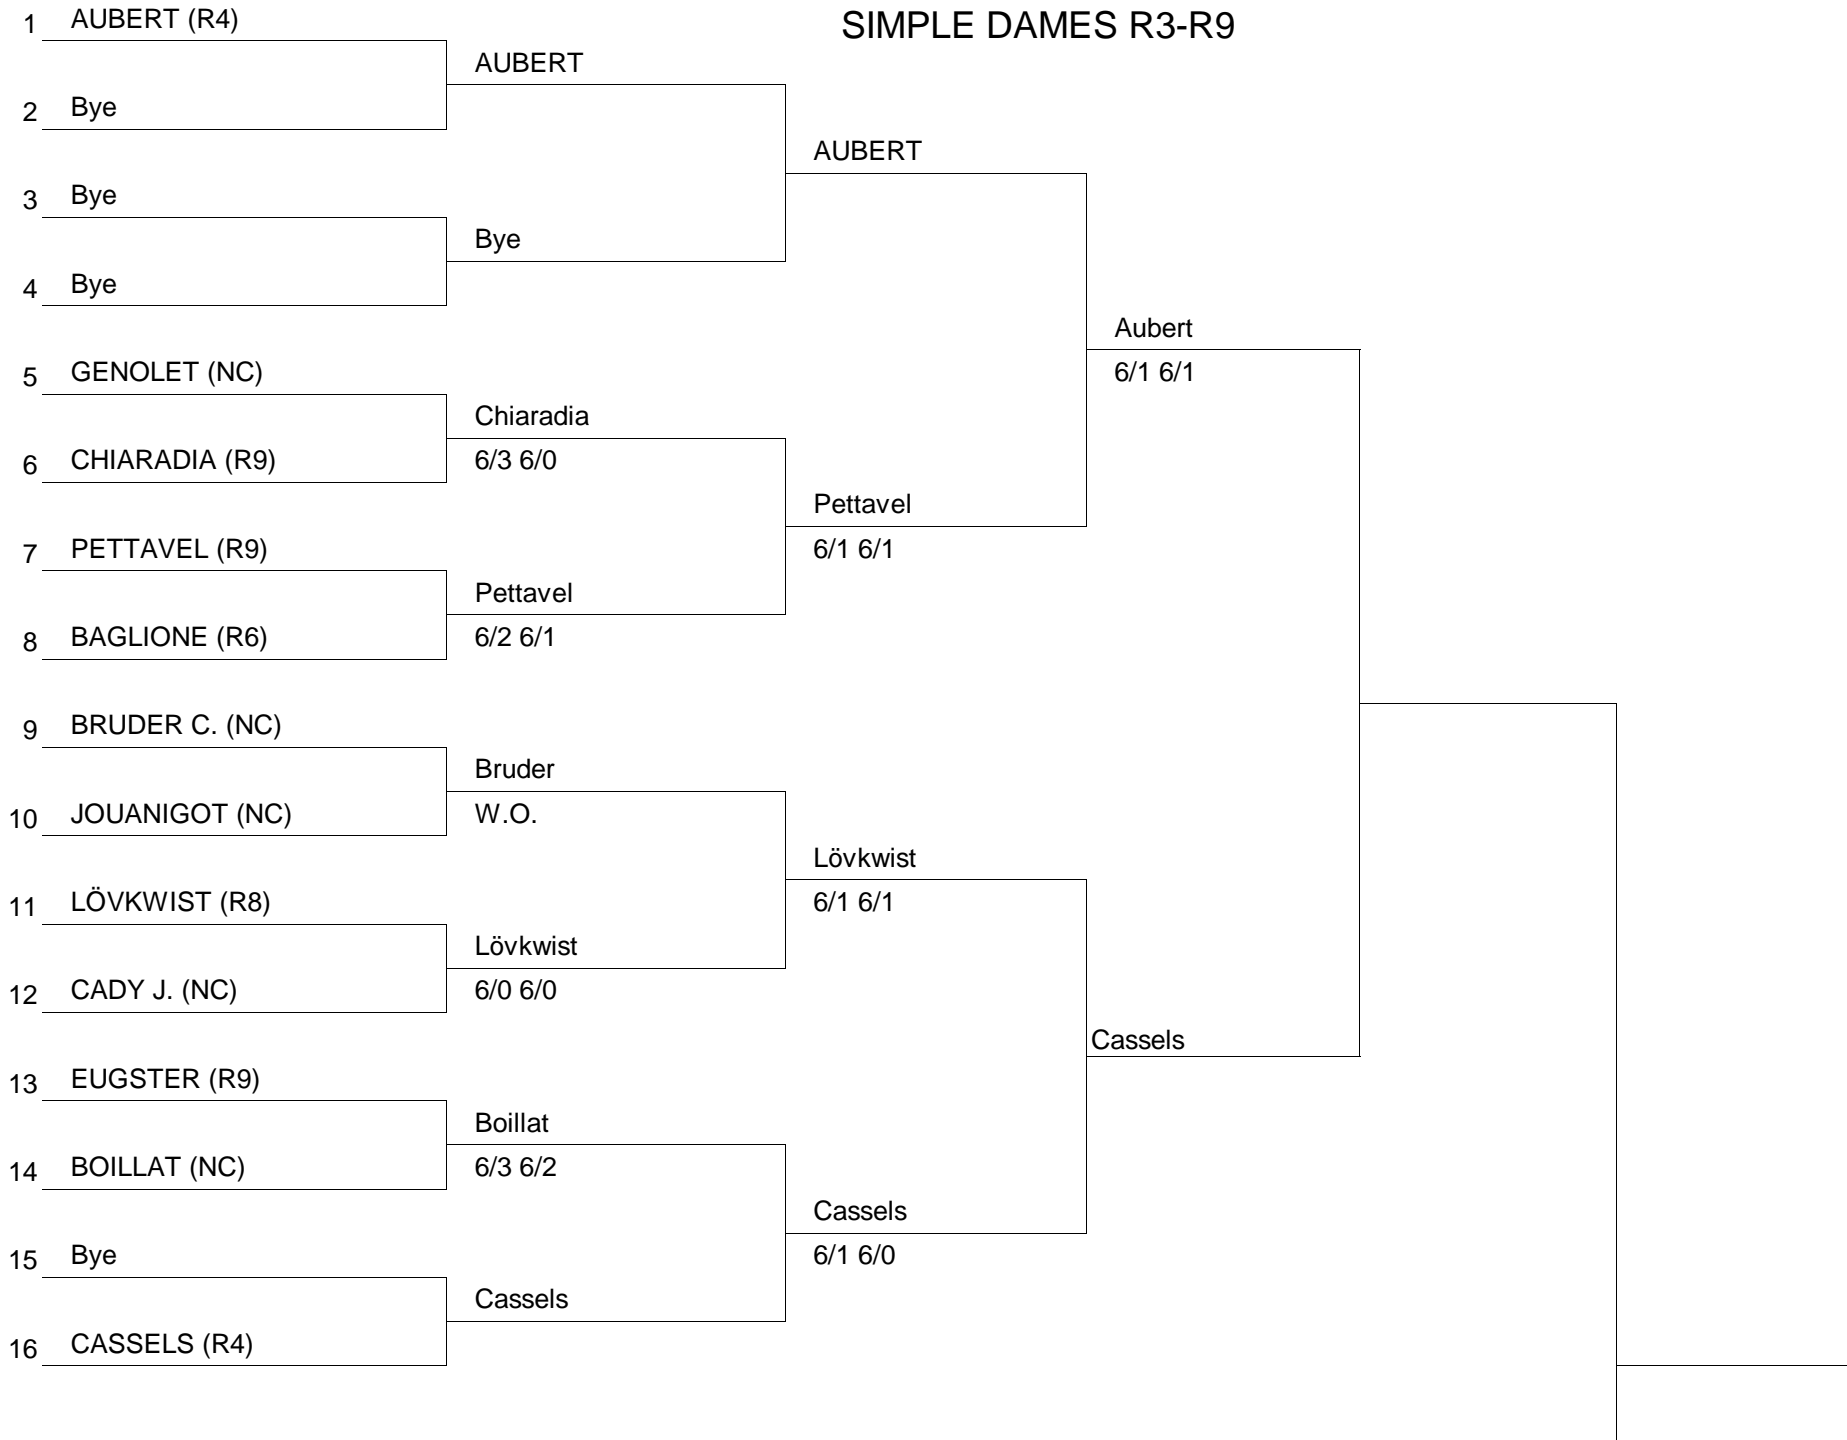

CLUB CHAMPIONS TROPHY SIMPLE DAMES R3-R9

CLUB CHAMPIONS TROPHY
SIMPLE DAMES R3-R9

|