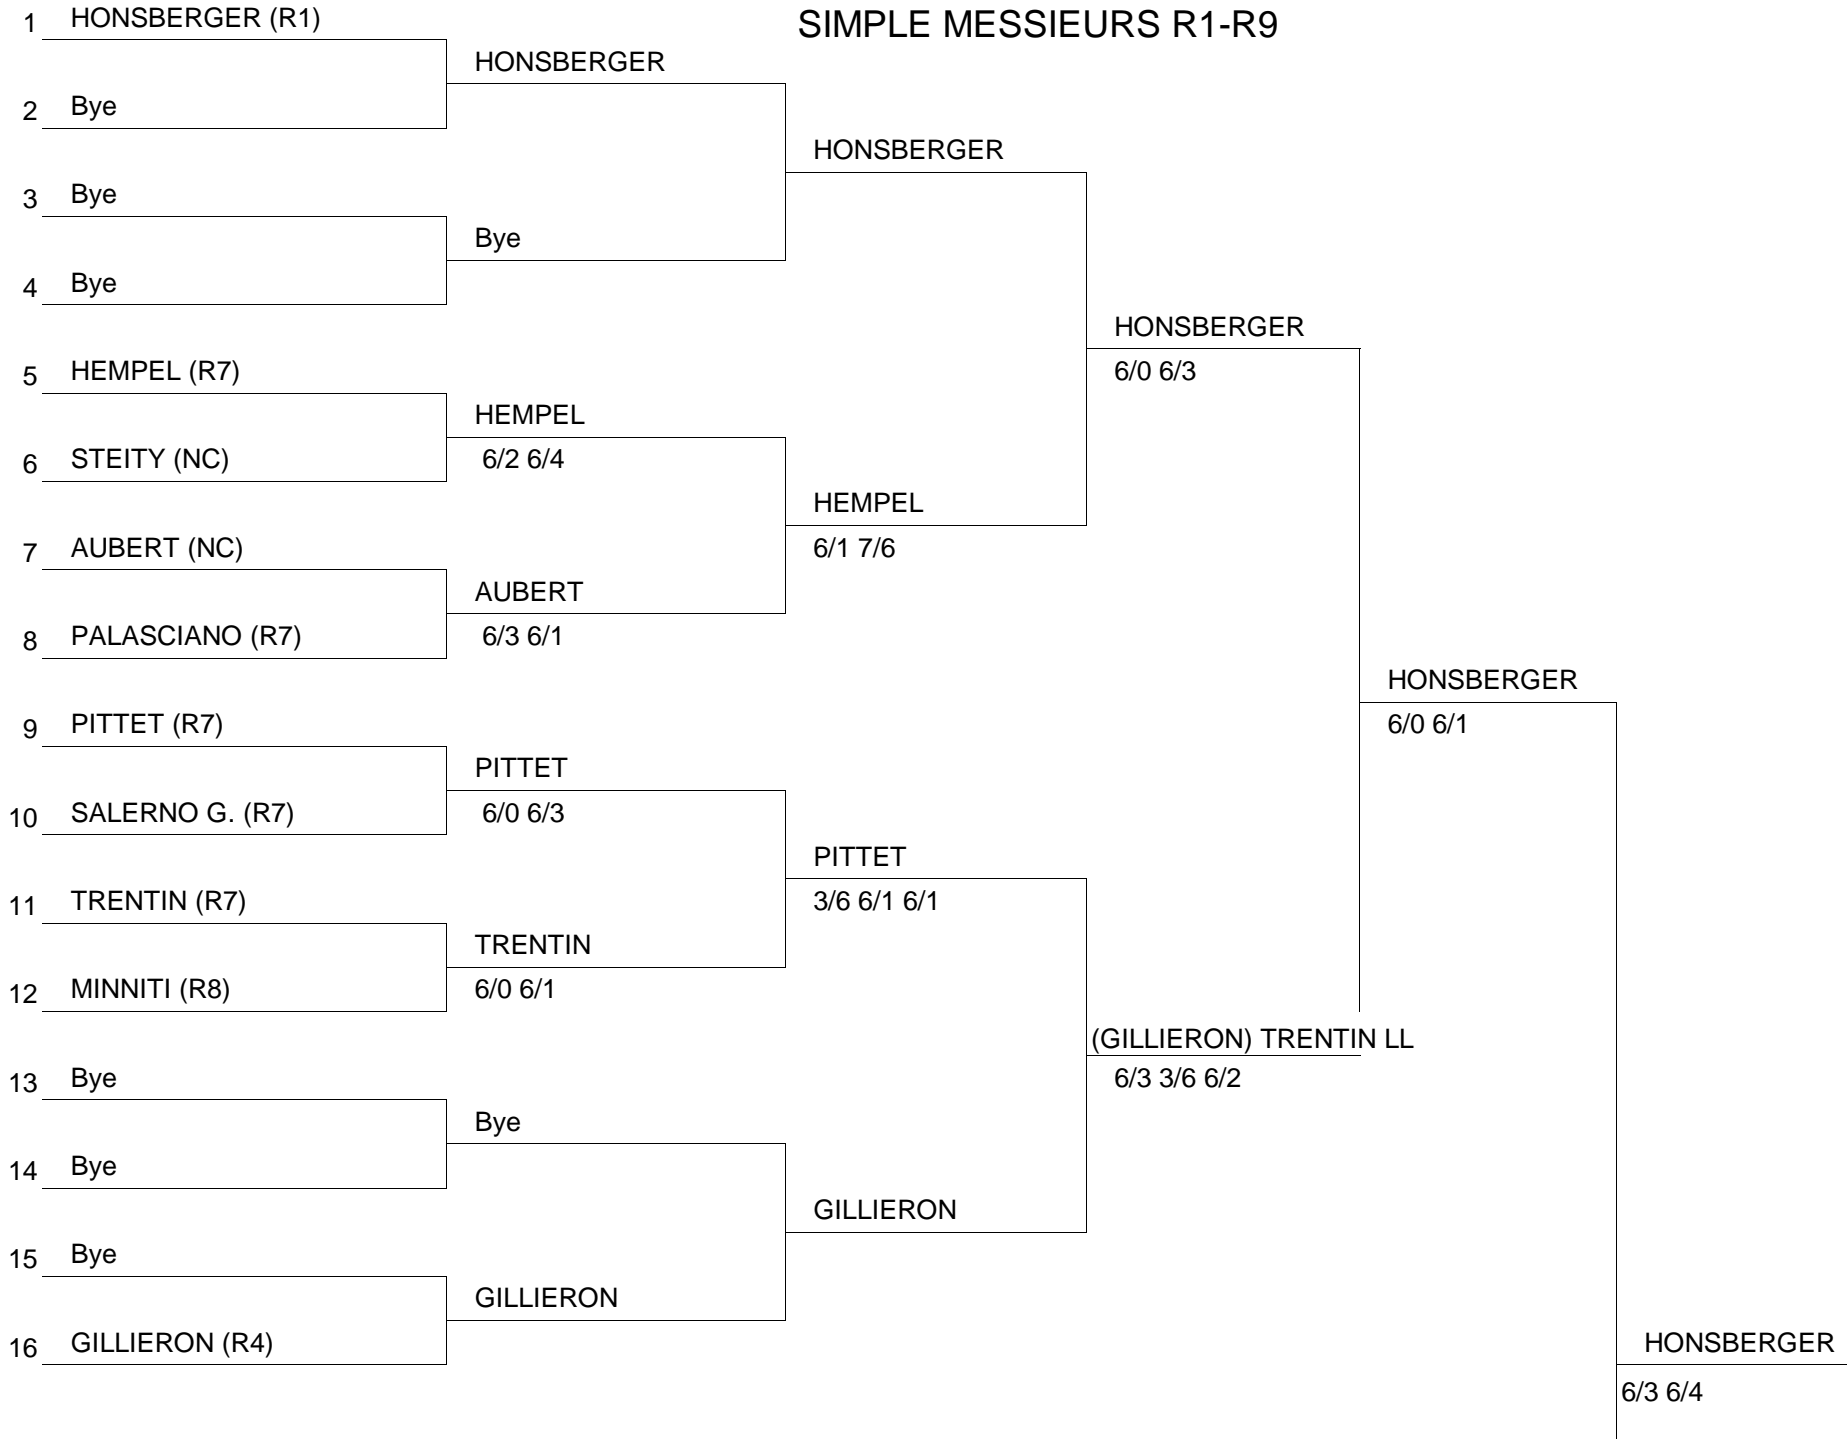

# CLUB CHAMPIONS TROPHY SIMPLE MESSIEURS R1-R9

CLUB CHAMPIONS TROPHY  
SIMPLE MESSIEURS R1-R9

|

|